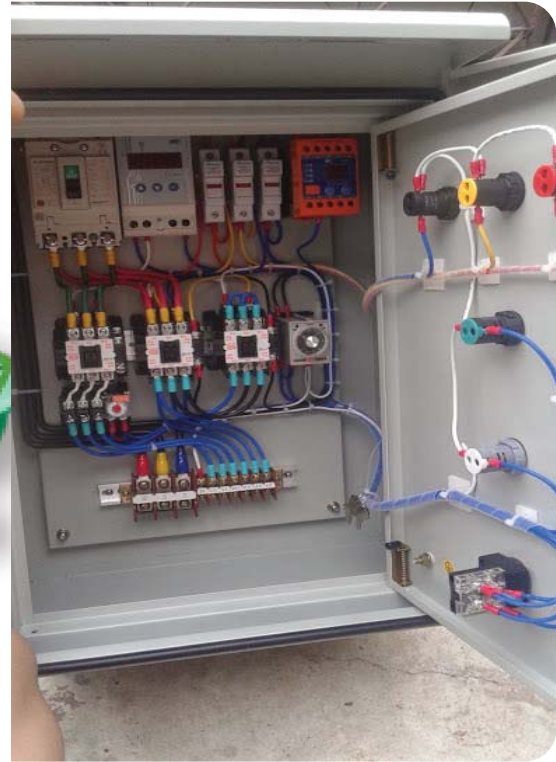

PADDLE WHEELS ZT2-4

ครบชุด คู่મળુન คู่มราคา รักษาสิ่งแวดล้อม

SOLAR CELL

โทร: 084-732 6778, 02-450 6038

2 Hp Speed=100 RPM
Oxygen: 1.25 KgO₂/hr

ช่วงเปิดตัว ยินดีเสนอราคาพิเศษ

www.zymetec.com